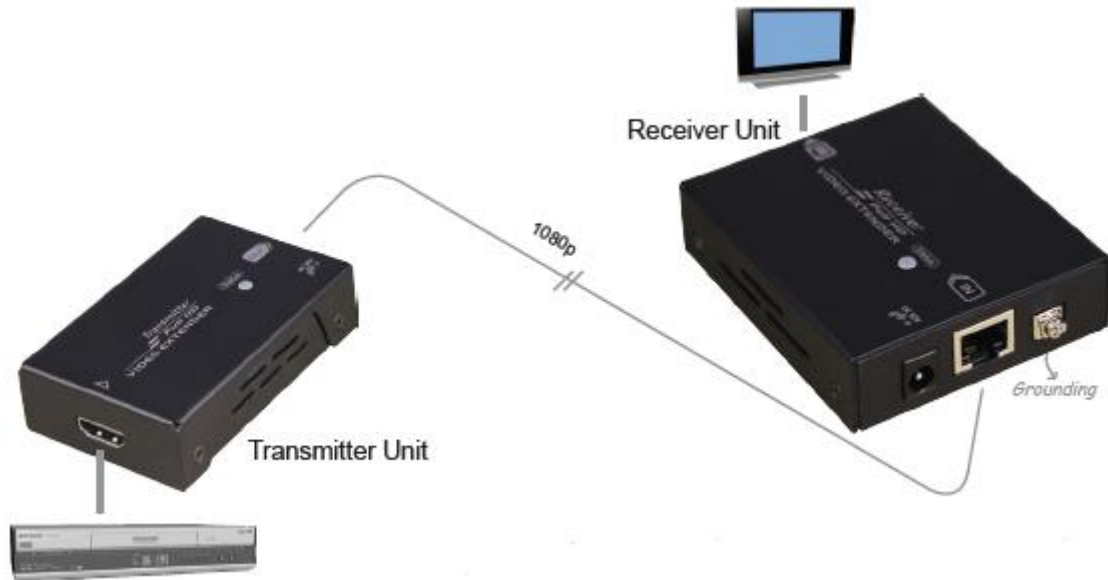

HDMI Extender

HEXT-70 up to 70m

HEXT-70 Features

This HDMI extender over CAT5e/6/6a allows you to extend your HDMI signal up to 70 metres away using standard, inexpensive CAT 5x cabling.

The HDBaseT technology allows the extension of uncompressed Full HD 1080p or 4K2K Ultra HD video as well as digital surround sound audio all over just one single CATx cable.

This HDMI extender also has a unique Phantom Power feature. With Phantom Power, only one AC power adapter required and can be connected to either the transmitter or receiver.

Features

- Extends your HDMI signal up to 70 metres over a single CAT5e/6/6a UTP cable
- Supports uncompressed Full HD 1080p video up to 70m
- Supports uncompressed 4K2K Ultra HD video up to 35m
- Supports full uncompressed digital audio
- Supports High Speed HDMI with 3D
- Phantom Power feature - use a single AC adapter at either transmitter or receiver end
- HDMI resolution support: 4K2K, 1080p, 1080i, 720p, 576p, 576i, 480p and 480i
- Deep Colour support: 24-bit and 36-bit
- Audio format support: LPCM, Dolby AC-3, DTS7.1 & DSD
- HDCP version: HDCP v1.2
- Supports bandwidth up to 340MHz (10.2Gbps)
- NOTE: Preference for CAT6a 500Mhz cabling for optimal resolutions and distance

Model	Transmitter Unit	Receiver Unit
Input → Output	HDMI → RJ45	RJ45 → HDMI
LED (Link / Video status)	x 1 (Dual Color)	x 1 (Dual Color)
Video Resolution (max)	4K Ultra HD 2160p (3840 x 2160) Full HD 1080p (1920 x 1080)	
Extension Distance	70m @ 1080p / 35m @ 4K2K	
Power Supply	DC 12V (Phantom Power)	
Enclosure	Metal	
Weight (g)	120	195
H x W x D (mm)	22 x 52 x 80	25 x 67 x 80