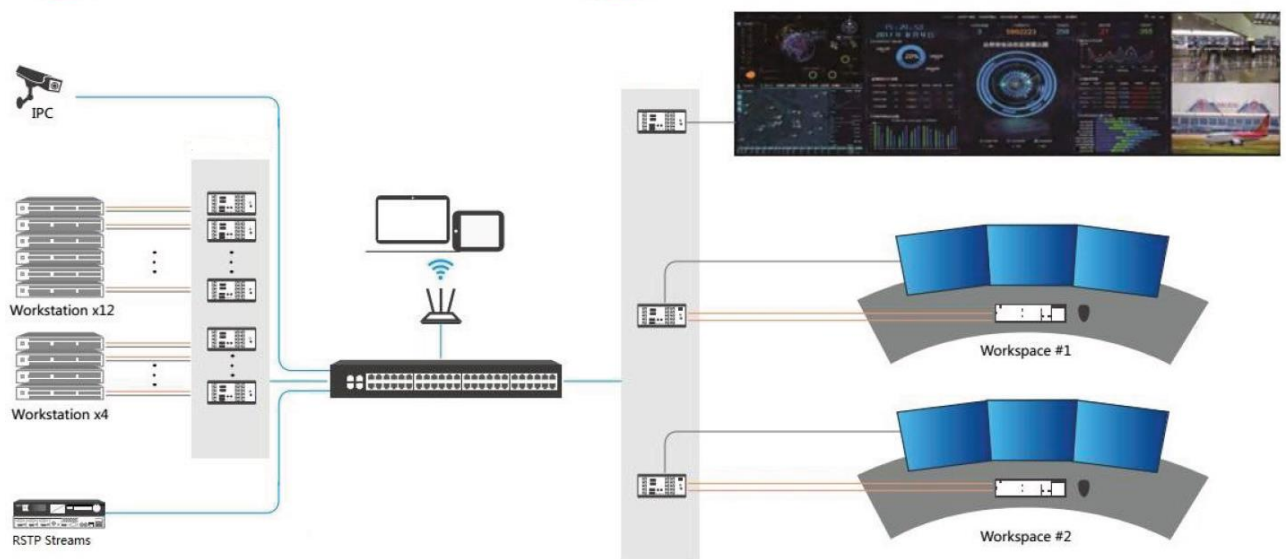

Surveillance Centre

SERVER ROOM

CONTROL ROOM

ICP GLOBAL PTY LTD

SUITE 603, LEVEL6 ❖ EASTGARDENS OFFICE TOWER ❖ 152 BUNNERONG ROAD ❖ EASTGARDENS NSW 2036

TEL: (02) 9314-2092 ❖ FAX: (02) 9344-9537

Web <http://www.icpglobal.com.au>