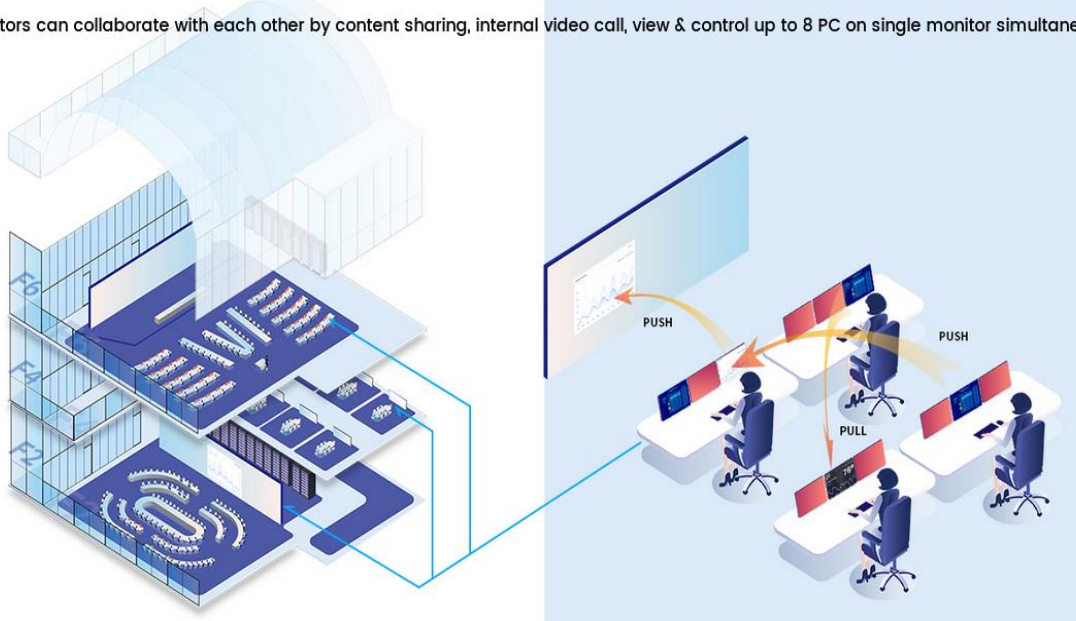

This digital extension solution is based on standard UDP/IP technology allowing unicast (point-to-point) or multi-cast (one-to-many) through a 1Gig Ethernet switch. Due to multi-cast features, the UDP4K60 series can be integrated into in a multi-source video wall or even a surveillance centre.

Features

- Supports IP based HDMI 4K @ 60Hz to approximately 90m over 1GIG Ethernet CATx
- Standard CATx connectivity with SFP open slot for fibre connectivity
- Fanless solution
- PoE – Power Over Ethernet with optional DC power pack providing redundant power
- Support for many-to-many group broadcasting or multi-user KVM matrix ** 1Gig Ethernet Switch must support at least IGMPv2 as a minimum
- Single User Screen: access and multi-view up to 8 systems simultaneously with 6 different layouts pre-sets. Layout can be customised.
- Multi-user KVM matrix mode : On Screen Display (OSD) listing all attached systems
- Preview all source real-time at the OSD
- Matrix Manager is built-in : no external matrix manager required
- Supports two USB HID ports for Keyboard and Mouse: USB HUB can be added if required for USB touch screen, media stick, jogger wheel, tablet
- 3.5mm Audio jack for microphone in and audio out
- RS-232 and IR connectivity
- Inbuilt Mouse Free Flow: keyboard and mouse set free flowing over multiple system display monitors
- User and Administration Permission Modes: Share, View Only, Exclusive and Private
- User Station and Transmitter Dimensions: 220 x 139 x 29mm

- Optional DVI-D add-on port
- Optional Transmitter HDMI local loop out port
- Optional Encoder/Decoder engine with Scalar Function for video wall integration
- Optional 1RU Tray – accommodates two units
- Optional 7U Mount Kit – accommodates 7 to 9 units

High Efficient Team Collaboration

Operators can collaborate with each other by content sharing, internal video call, view & control up to 8 PC on single monitor simultaneously.

Surveillance Centre

SERVER ROOM